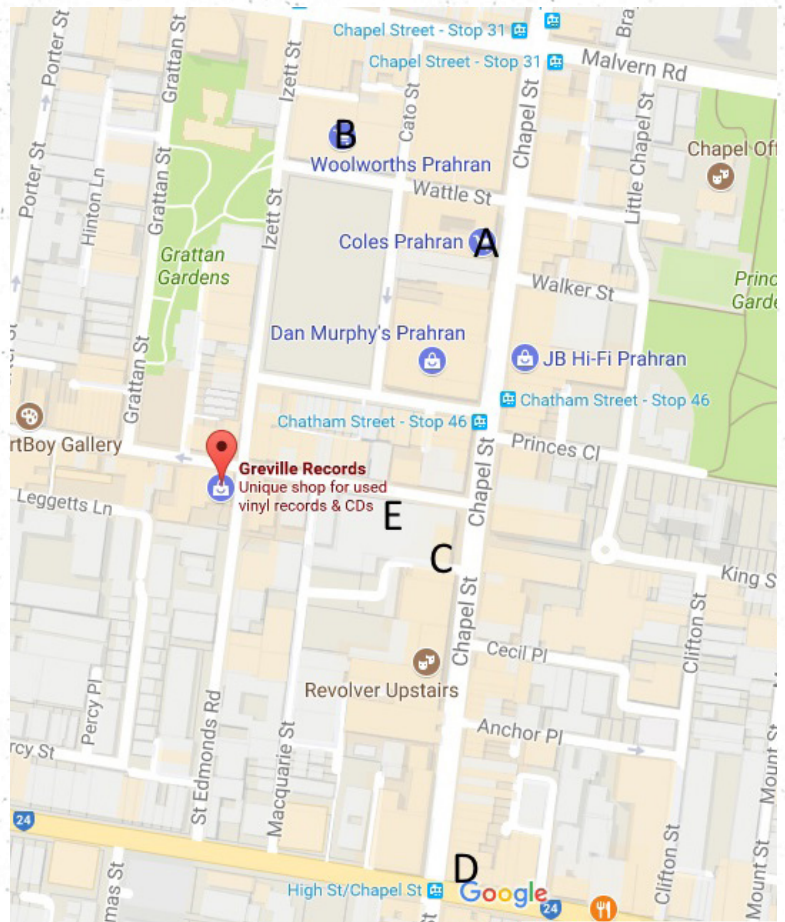

**MEREDITH
TWENTY
SEVEN**
DEC 8, 9 & 10, 2017

HELPFUL INFORMATION FOR GREVILLE RECORDS STORE SALES

EVERYTHING YOU NEED TO KNOW IS AT MMF.COM.AU

MAXIMUM OF 3 TICKETS PER PERSON

HOURS

Greville Records will be open from 9am on Tuesday 22 August 2017.

ADDRESS

The address of Greville Records is 152 Greville Street Prahran.

PAYMENT

Greville Records accepts Cash, EFTPOS and Credit Card. One full Meredith ticket is $375.20 (inclusive of booking fee) + $5 surcharge (per ticket) for credit cards. Please confirm details direct with Greville Records.

NEARBY

FOOD

- **A** Coles, 303 Chapel St. Open 7am – midnight.
- **B** Woolworths, 1/13 Wattle St. Open 6am – midnight.
- **C** 7-Eleven, 255 Chapel St. Open 24 hours.
- **D** 7-Eleven, 174-180 Chapel St. Open 24 hours.

PUBLIC TOILETS

- **E** 170 Greville St. Open 8.30am – 5pm.

IN AN EMERGENCY OR TIME CRITICAL INCIDENT

DIAL 000 or 112 if you do not have mobile coverage

Please look after yourself and others. If you see someone who is obviously unwell or in need of help please contact 000. Emergency symptoms can include feeling hot, cold or just unwell, fainting / collapse, stomach cramps, severe headaches, becoming confused or irrational, having trouble breathing, falling asleep / losing consciousness, convulsions / having a fit.

OTHER LOCAL CONTACTS

Local Services	Phone	In Person
Police	000 or 9520 5200	396 Malvern Road, Prahran
Fire	000	N/A
Ambulance	000	N/A
The Alfred Public Hospital	9076 2000	55 Commercial Road, Prahran

PLEASE LOOK AFTER YOURSELF AND OTHERS. PLEASE PICK UP YOUR RUBBISH. THANK YOU.