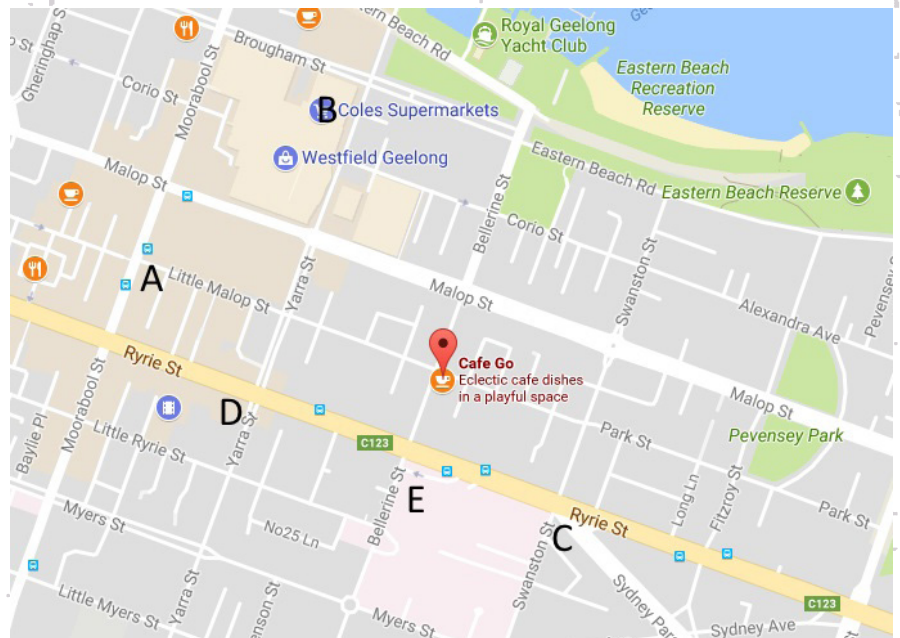

ADDRESS

The address of Café GO is 37 Bellarine Street (corner of Little Malop Street), Geelong.

PAYMENT

Café GO accepts Cash, EFTPOS and Credit Card. One full Meredith ticket is \$391.20 (inclusive of booking fee) + 2% store transaction fee on credit card payments. Please confirm details direct with Café GO.

NEARBY

FOOD

- A** 7-Eleven, 115 Moorabool St. Open 24 hours.
- B** Coles Supermarket, corner Moorabool St & Brougham St. Open from 8am – 9pm.
- C** 7-Eleven, corner Ryrie St & Swanston St. Open 24 hours.
- D** McDonalds, corner Ryrie St & Yarra St. Open 24 hours.

PUBLIC TOILETS

- E** Geelong Hospital, corner Ryrie St & Bellarine St. Open 24 hours.

IN AN EMERGENCY OR TIME CRITICAL INCIDENT

DIAL 000 or 112 if you do not have mobile coverage

Please look after yourself and others. If you see someone who is obviously unwell or in need of help please contact 000. Emergency symptoms can include feeling hot, cold or just unwell, fainting / collapse, stomach cramps, severe headaches, becoming confused or irrational, having trouble breathing, falling asleep / losing consciousness, convulsions / having a fit.

OTHER LOCAL CONTACTS

Local Services	Phone	In Person
Police	000 or 5225 3100	110 Mercer Street, Geelong
Fire	000	N/A
Ambulance (St Johns)	000	N/A
Geelong Hospital	4215 0000	Corner Ryrie & Bellarine Streets, Geelong