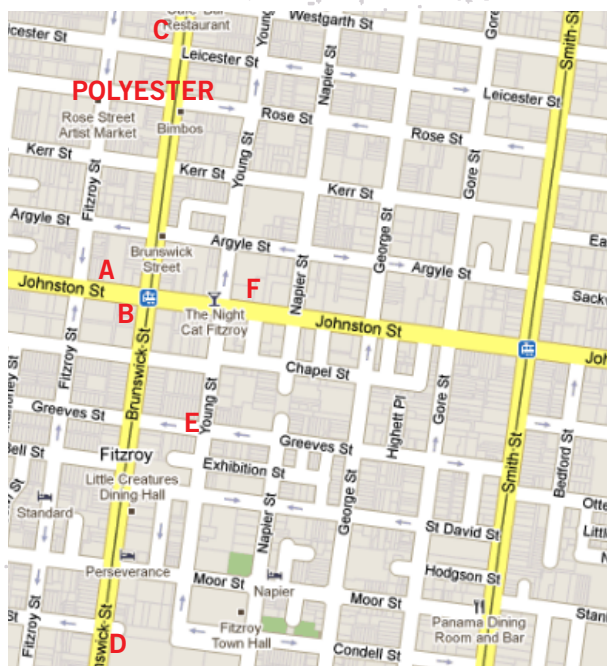

HOURS

Polyester Records Fitzroy will be open from 9am on Tuesday 21 August 2018.

ADDRESS

The address of Polyester Records Fitzroy is 387 Brunswick Street, Fitzroy.

PAYMENT

Polyester Records Fitzroy accepts Cash, EFTPOS and Credit Card (no AMEX). One full Meredith ticket is \$391.20 (inclusive of booking fee) + 2% store transaction fee on credit card payments. Please confirm details direct with Polyester Records Fitzroy.

NEARBY

FOOD

A variety of take away shops along Brunswick Street are open late.

- A** Coles Fitzroy, 95-103 Johnston St.
Open 7am - 10pm
- B** 7/11, corner Johnston & Brunswick Streets.
Open 24 hours.
- C** IGA Fitzroy, 428-424 Brunswick St.
Open 7am - 11pm
- D** Foodworks, 170 Brunswick St.
Open 7am - 10pm

PUBLIC TOILETS

- E** Victoria St, corner Young St
Open 24 hours.
- F** Fitzroy BP, 143-153 Johnston St.
Open 24 hours.

IN AN EMERGENCY OR TIME CRITICAL INCIDENT

DIAL 000 or 112 if you do not have mobile coverage